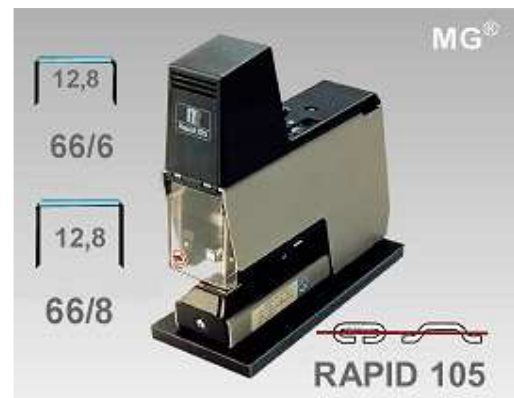

Tabletop Stapler RAPID 105, electronic

This tabletop stapler is a very quiet electronic stapler which functions without jolts. Infinitely-variable electronic stapling power according to material to be stapled. For paper, thin pasteboard and blister.

Stapling depth adjustable up to 100 mm.
 Stapling at the touch of a contact.

Dimensions : 250 x 100 x 250 mm

Technical data:

Tabletop Stapler **RAPID 105**.
 Electronic 230 Voltage.

Stapling triggered by contact.
 (optionally by a foot switch)
 Stapling depth adjustable up to 100 mm.
 Staples paper up to 40 sheets (80 gr.).
 Measurements: 25 x 10 x 25 cm.
 Weight: 3.6 kg.

.....
 Staple magazine: 210 staples.

Staples zinc plated.

Crown size 12.8 mm. wire 0.5 mm:
 66/6 = 6 mm leg length, 5000/box, 500 000/carton.
 66/7 = 7 mm leg length, 5000/box, 100 000/carton.
 66/8 = 8 mm leg length; 5000/box, 100 000/carton.